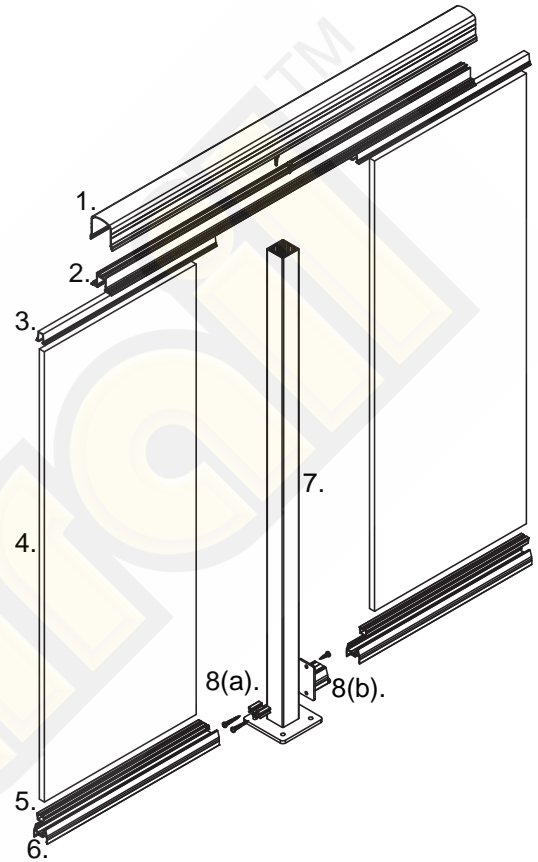

Inline Post with Continuous Top Rail Detail - Component Glass

SEE FASTENER SHEET
FOR FASTENER LISTINGS

BILL OF MATERIALS

1. Top Rail (Square or Round)
2. Component Receiver Channel
3. Top Glass Insert
4. Tempered Glass (6mm / 1/4")
5. Bottom Glass Insert
6. Component Bottom Rail
7. Post (2" or Less)
8. (a) Receiver Clip OR (b) Bottom Wall Mount