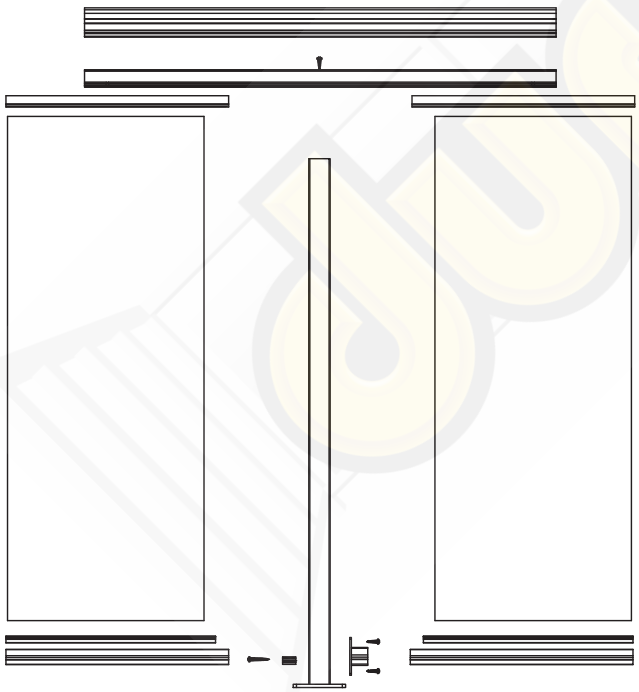

Inline Post with Continuous Top Rail Detail - Component Glass

SEE FASTENER SHEET
FOR FASTENER LISTINGS

BILL OF MATERIALS

1. Top Rail (Square or Round)
2. Component Receiver Channel
3. Top Glass Insert
4. Tempered Glass (6mm / 1/4")
5. Bottom Glass Insert
6. Component Bottom Rail
7. Post (2" or Less)
8. (a) Receiver Clip OR (b) Bottom Wall Mount