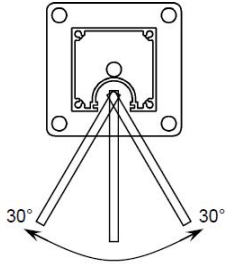

10mm (3/8") glass is able to rotate 30° left or right within glass channel

The round glass track of the Panorama Post enables the installer to adjust the angle the glass in a 30* degree in both directions, allowing the use of one post to achieve multiple angles.

The Panorama posts are available in both **surface mounted** and **fascia mounted** designs.

The glass can be **see-through** to enjoy surrounding vistas or **etched** to act as a **privacy panel** and can sit at **post height** or **proud of the post** to increase the railing height.